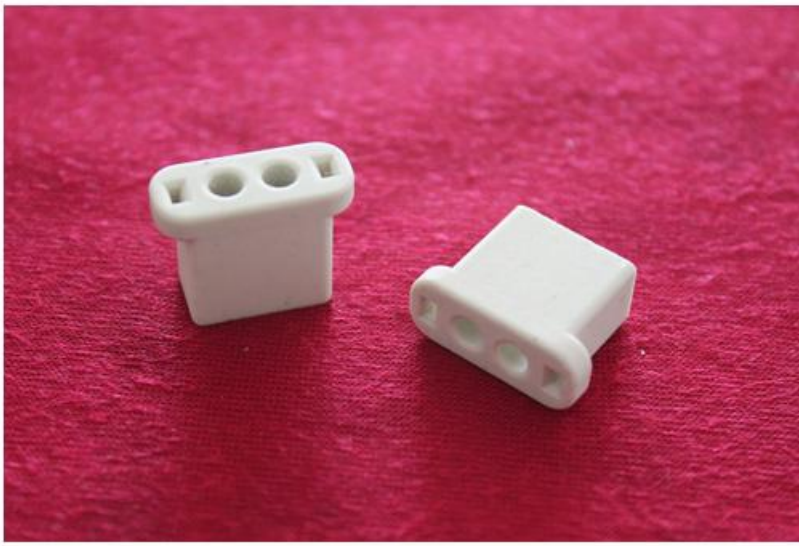

传真：0510-87871368

联系人：管献红

手机：013861517032

E-mail: xhg158@163.com

热压异形装置 Special-shaped hot-pressing device

热压异形装置是化工、电子、电器、纺织等行业的必用配件，主要有75瓷、95瓷、滑石瓷，规格尺寸可根据用户要求按图纸要求设计生产。

Special-shaped hot-pressing device is a chemical, electronics, electrical appliances, textiles, lamps and other accessories industry, will be used mainly in porcelain-like, 75 porcelain, 95 porcelain. Size according to user requirements in accordance with requirements of design and production drawings