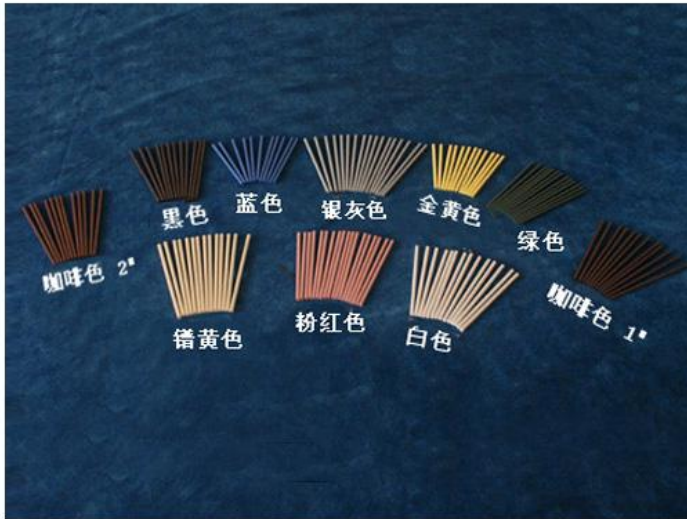

产品展示 Product Show

彩色陶瓷管

产品列表

- ◆95瓷
- ◆彩色陶瓷管
- ◆高频瓷
- ◆99瓷
- ◆汽车安装疝气灯
- ◆硅藻土
- ◆珐琅电阻
- ◆锆瓷

企业邮箱

E-MAIL@35

邮箱进入

联系方式

地址：江苏宜兴市和桥西锄工业区

电话：0510-87871368 87873286

传真：0510-87871368

联系人：管献红

手机：013861517032

E-mail: xhg158@163.com