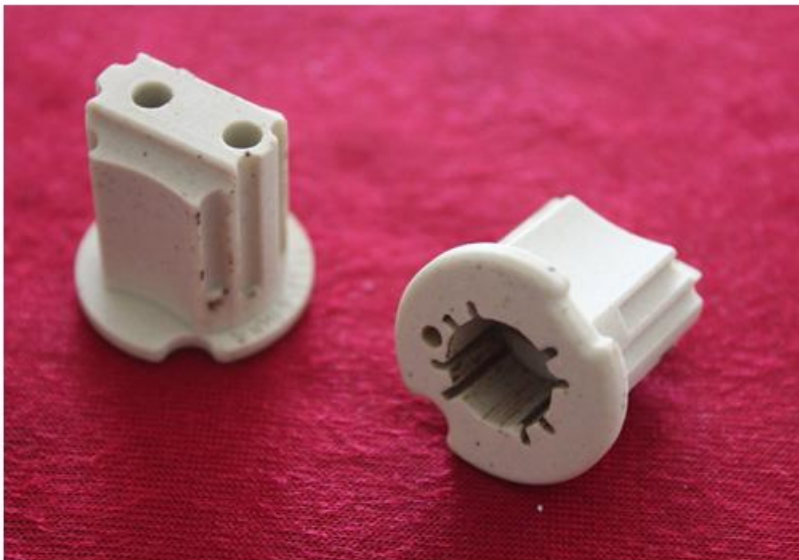

传真：0510-87871368

联系人：管献红

手机：013861517032

E-mail: xhg158@163.com

热压异形装置 Special-shaped hot-pressing device

热压异形装置是化工、电子、电器、纺织等行业的必用配件，主要有75瓷、95瓷、滑石瓷，规格尺寸可根据用户要求按图纸要求设计生产。

Special-shaped hot-pressing device is a chemical, electronics, electrical appliances, textiles, lamps and other accessories industry, will be used mainly in porcelain-like, 75 porcelain, 95 porcelain. Size according to user requirements in accordance with requirements of design and production drawings