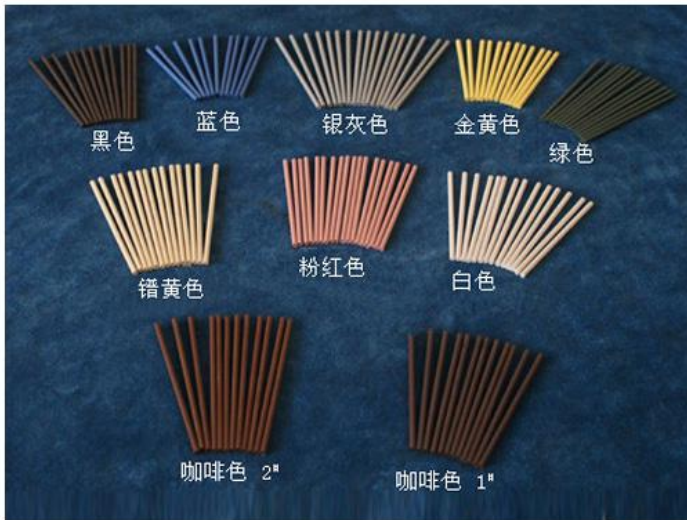

产品展示 Product Show

彩色陶瓷管

产品列表

- ◆95瓷
- ◆彩色陶瓷管
- ◆高频瓷
- ◆99瓷
- ◆汽车安装疝气灯
- ◆硅藻土
- ◆珐琅电阻
- ◆锆瓷

企业邮箱

E-MAIL@35

邮箱进入

联系方式

地址：江苏宜兴市和桥西锄工业区

电话：0510-87871368 87873286

传真：0510-87871368

联系人：管献红

手机：013861517032

E-mail: xhg158@163.com