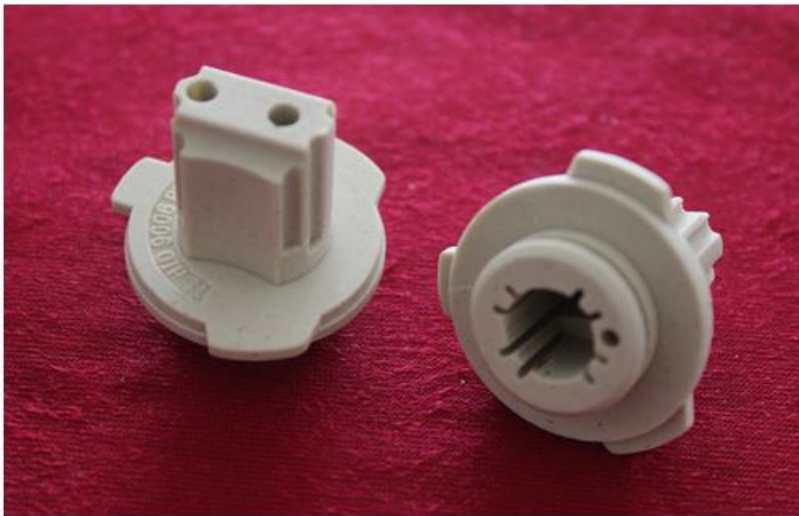

传真：0510-87871368

联系人：管献红

手机：013861517032

E-mail: xhg158@163.com

热压异形装置 Special-shaped hot-pressing device

热压异形装置是化工、电子、电器、纺织等行业的必用配件，主要有75瓷、95瓷、滑石瓷，规格尺寸可根据用户要求按图纸要求设计生产。

Special-shaped hot-pressing device is a chemical, electronics, electrical appliances, textiles, lamps and other accessories industry, will be used mainly in porcelain-like, 75 porcelain, 95 porcelain. Size according to user requirements in accordance with requirements of design and production drawings